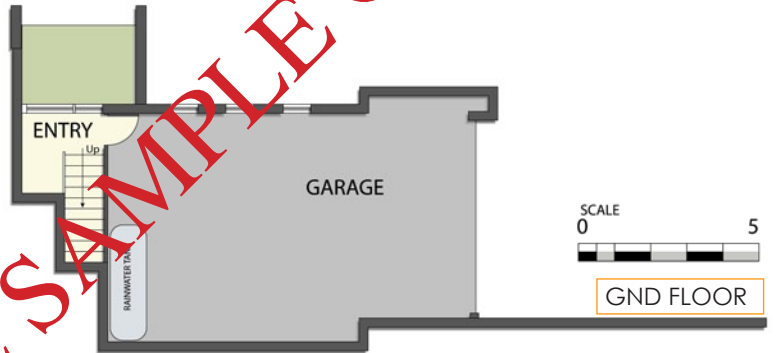

KEY DESIGN FEATURES

- **230m²**
- **4.5 STAR ENERGY RATING ***
- **4+ BEDROOM**
- **OPEN PLAN LIVING / DINING**
- **MASTER BED / ENSUITE**
- **POOL / OUTDOOR LIVING**

TREVELLE HOMES STANDARD INCLUSIONS

Kitchen & Overall Internal

- Architecturally designed · Hot water system
- Polyurethane Finish · Lane door furniture
- Caesar Stone Top · Door stops to all entry doc
- Double Bowl Sink · 75mm architraves & skirting
- Quality Cook Top – S/Steel
- Double power points throughout
- Quality Oven f/forced · Television & Phone Poi...
- Quality Rangehood S/Steel · Quality double front door
- Quality Dishwasher · Quality washable paint throughout
- Look / Glimpse quality tap ware
- Smoke Detectors located as per Council Authority

External Overall

- Brickwork and rendered finish
- Concrete tiled roof / 450mm eaves
- Colorbond Fascia with aqua gutter
- 'M' Class concrete slab driveways.
- Fireproof Heavy duty parking in roof
- R2.5 Insulation all ceiling areas
- Electric remote control panel door to garage
- Earth leakage circuit breaker
- Termite Pest treatment
- Engineer designed frames & Trusses
- Front and rear garden taps
- Fully landscaped

Bathrooms / Ensuite & Laundry

- Exhaust Fanastics
- Modern laminated glass shower screens
- Look / Glimpse quality tap ware ·

Warranty ·

- 7 year Structural Guarantee
- 3 months Maintenance Warranty

CONFIDENTIAL SAMPLE ONLY

the zenere

Trevelle Luxury Homes
Trevelle Developments Pty Ltd
Unit 30/57 Warrigal Drive, Geelong VIC 3220
Ph: 07 7894 0000 Fax: 07 7894 0000
www.trevelle.com.au

* Energy Star rating conducted by ABSA certification. Dependant upon orientation and location.