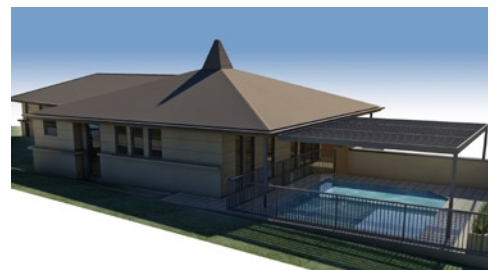

KEY DESIGN FEATURES

- **230m²**
- **4.5 STAR ENERGY RATING ***
- **4+ BEDROOM**
- **OPEN PLAN LIVING / DINING**
- **MASTER BED / ENSUITE**
- **POOL / OUTDOOR LIVING**

TREVELLE HOMES STANDARD INCLUSIONS

Kitchen & Overall Internal

- Architecturally designed · Hot water system
- Polyurethane Finish · Lane door furniture
- Caesar Stone Top · Door stops to all entry doc
- Double Bowl Sink · 75mm architraves & skirting
- Quality Cook Top – S/Steel
- Double power points throughout
- Quality Oven f/forced · Television & Phone Poi...
- Quality Rangehood S/Steel · Quality double front door
- Quality Dishwasher · Quality washable paint throughout
- Look / Glimpse quality tap ware
- Smoke Detectors located as per Council Authority

External Overall

- Brickwork and rendered finish
- Concrete tiled roof / 450mm eaves
- Colorbond Fascia with aqua gutter
- 'M' Class concrete slab driveways.
- Fireproof Heavy duty parking in roof
- R2.5 Insulation all ceiling areas
- Electric remote control panel door to garage
- Earth leakage circuit breaker
- Termite Pest treatment
- Engineer designed frames & Trusses
- Front and rear garden taps
- Fully landscaped

Bathrooms / Ensuite & Laundry

- Exhaust Fanastics
- Modern laminated glass shower screens
- Look / Glimpse quality tap ware ·

Warranty ·

- 7 year Structural Guarantee
- 3 months Maintenance Warranty

CONFIDENTIAL SAMPLE ONLY

the zenere

Trevelle Luxury Homes
Trevelle Developments Pty Ltd
Unit 30/57 Warrigal Drive, Geelong VIC 3220
Ph: 07 7894 0000 Fax: 07 7894 0000
www.trevelle.com.au

* Energy Star rating conducted by ABSA certification. Dependant upon orientation and location.